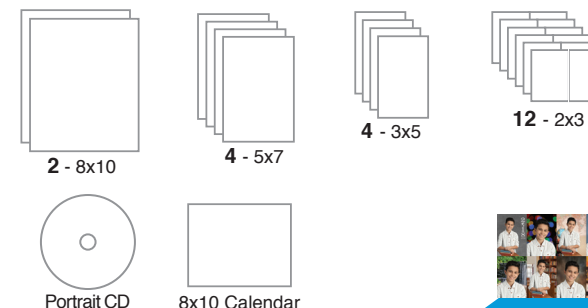

A. Deluxe \$30
 1 - 8x10 2 - 5x7 4 - 3x5
 8 - 2x3

B. Deluxe Plus \$36

INCLUDES
 8 - Variety 2x3

C. Premium \$45
 2 - 8x10 4 - 5x7 4 - 3x5 12 - 2x3
 Portrait CD 8x10 Calendar

D. Premium Plus \$51

INCLUDES
 8 - Variety 2x3